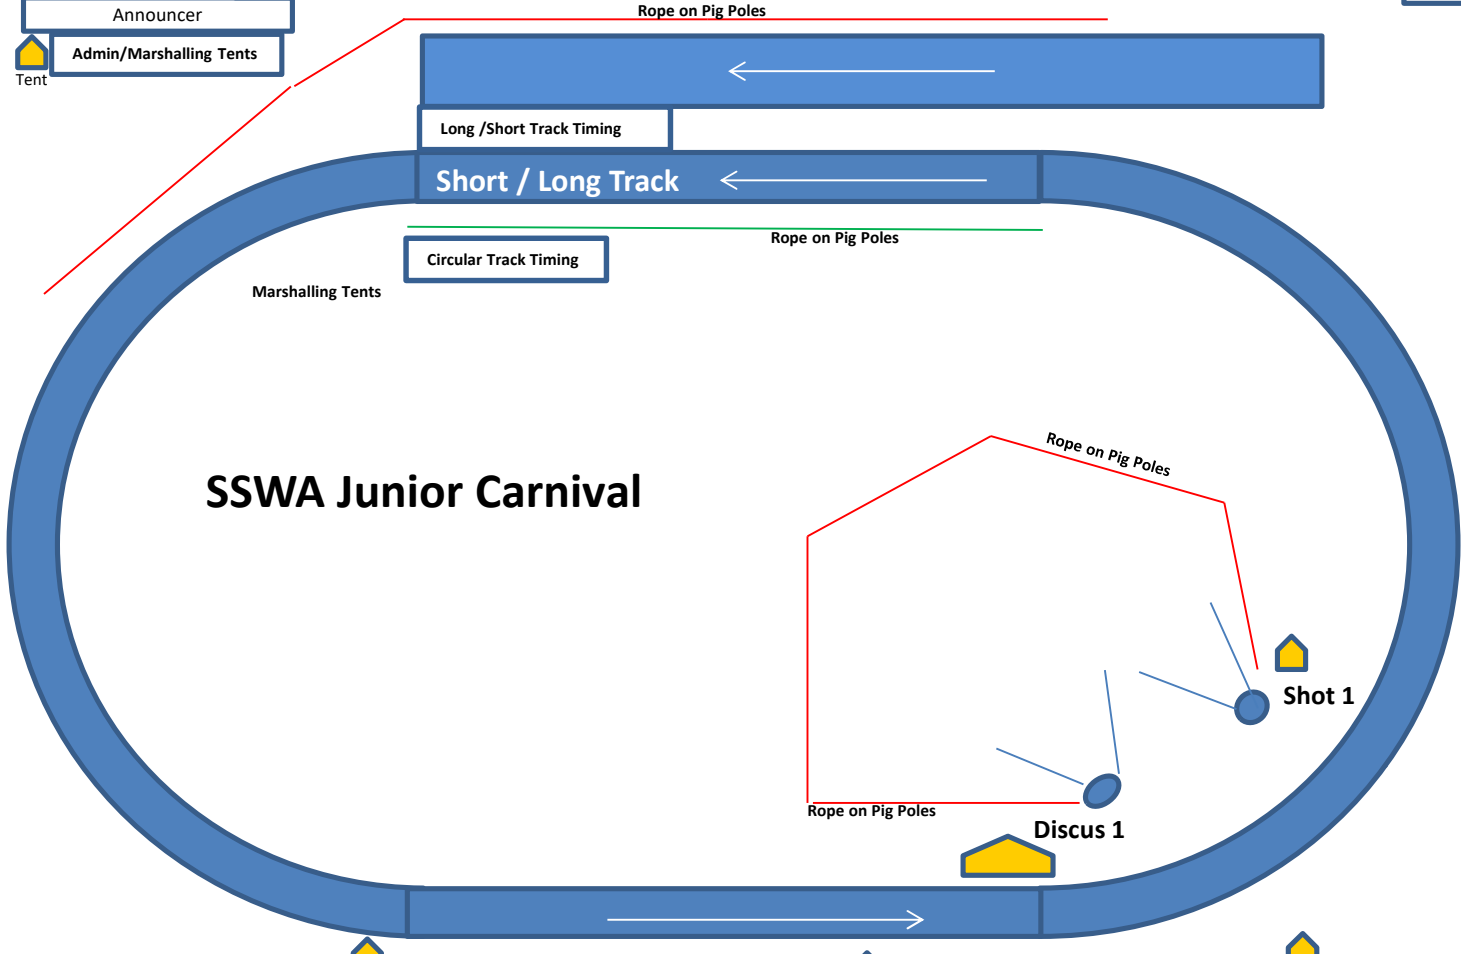

**UWA Equipment Sheds**  
Announcer  
Admin/Marshalling Tents

Coffee Van

Track Marshalling Tent 6 x 3

**Triple Jump**

Portable Toilets

Car Park

TOILETS

AJ Pavilion

**SSWA Junior Carnival**

Short / Long Track

Circular Track Timing

Long /Short Track Timing

Marshalling Tents

LJ 1  
**Long Jump**  
LJ 2

Shot 1  
Discus 1  
Shot 2  
Javelin 1  
Javelin 2

Javelin 1

Javelin 2

Shot 2