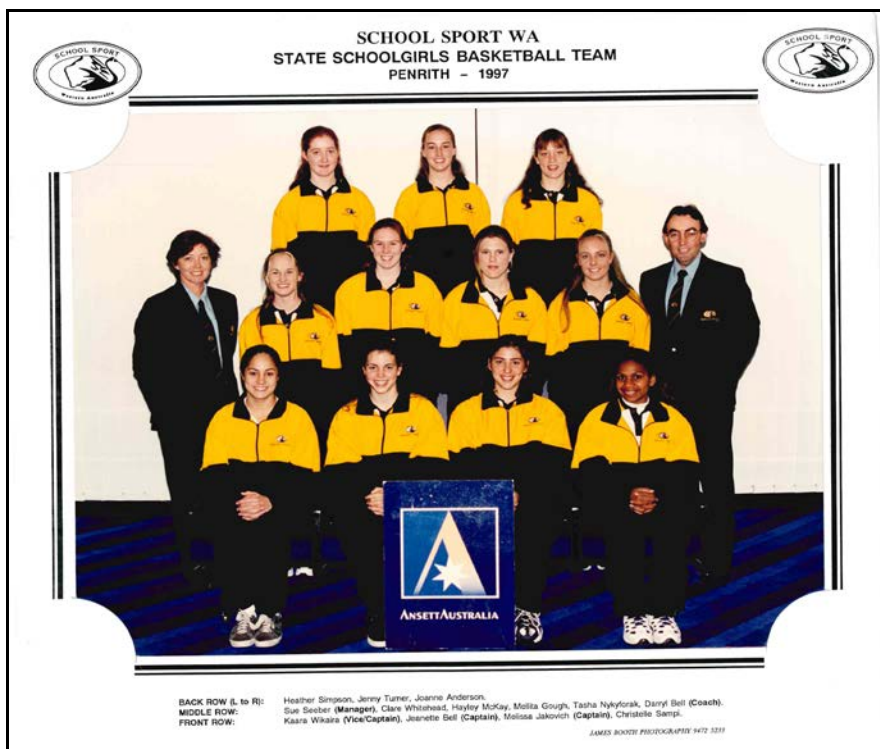

— BASKETBALL 18s GIRLS RESULTS & HISTORY 1997 —

CHAMPIONSHIP DETAILS

VENUE	OVERALL RESULT
Penrith	4th

OFFICIALS

COACH	MANAGER
Darryl Bell	Sue Seeber
Sorrento PS	Carine SHS

PLAYERS

FIRST NAME	SURNAME	SCHOOL
Joanne	Anderson	John Curtin SHS
Jeanette	Bell (C)	St Stephen's School
Melissa	Gough	Swan View SHS
Melissa	Jakovich (C)	All Saints College
Hayley	McKay	Santa Maria College
Tasha	Nykyforak	St Mark's
Christelle	Sampi	Cecil Andrews Senior High School
Heather	Simpson	Willetton Senior High School
Jenny	Turner	Craigie SHS
Clare	Whitehead	Woodvale SHS
Kaara	Wikaira (VC)	Willetton SHS

(C) Captain (VC) Vice Captain (MW) Medal Winner *All-Australian