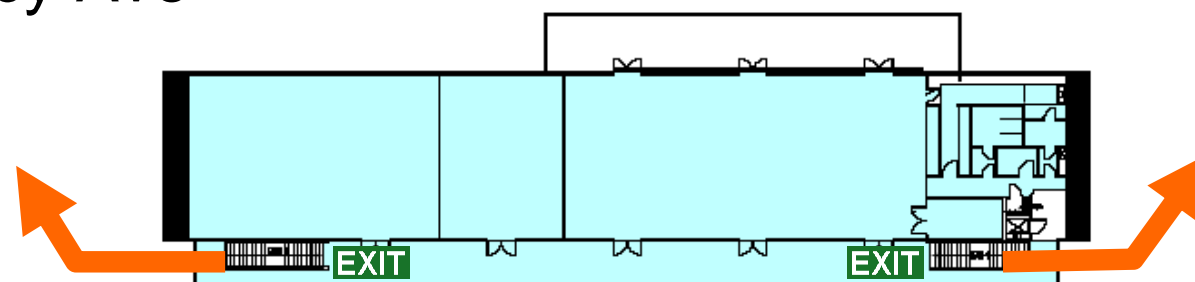

KINGSWAY SPORTS CENTRE

EMERGENCY EVACUATION PROCEDURES

FIRE ALARM
SOUNDS

1. **1** Do Not Panic. Move quietly and calmly out the nearest **EXIT** to the **Assembly Point**.
2. **2** Call Emergency Services on **000** then notify Rangers on 1300 138 393
3. **3** Wait calmly for further advice from staff or response personnel.

Address:

Kingsway Drive, Madeley

Nearest Cross Street:

Regency Ave

First Floor