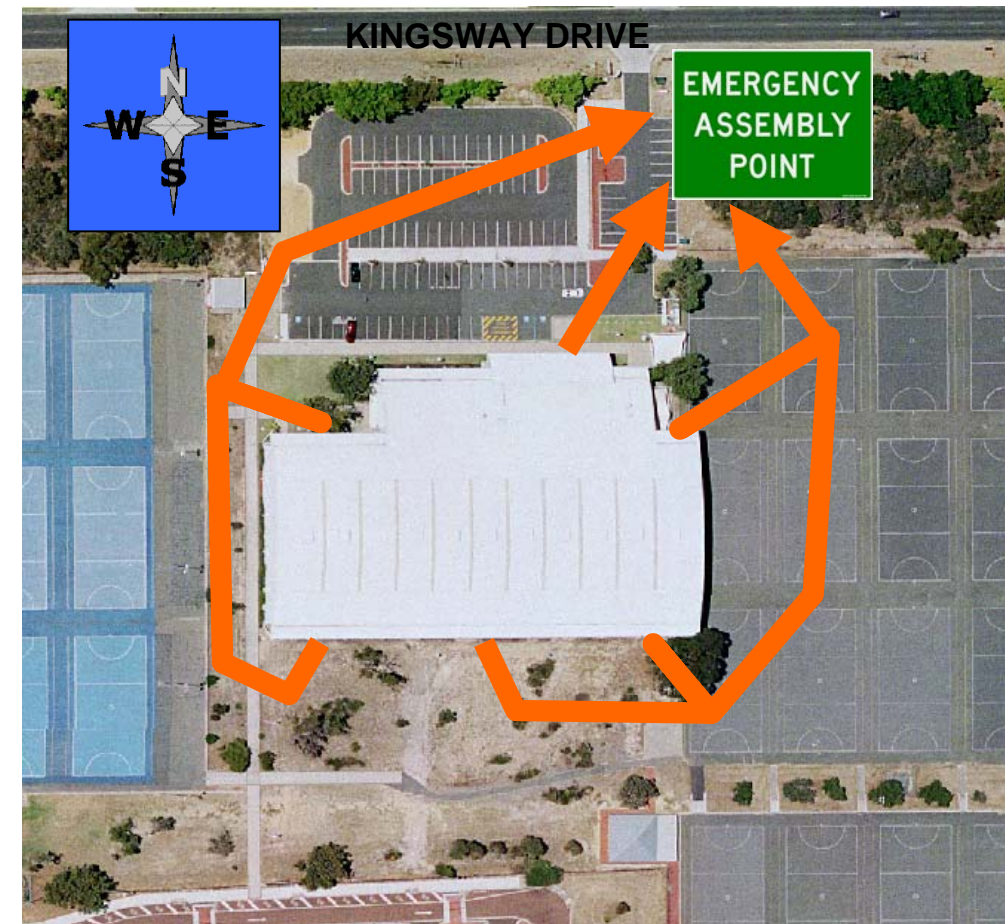

KINGSWAY SPORTS CENTRE

EMERGENCY EVACUATION PROCEDURES

FIRE ALARM
SOUNDS

- 1** Do Not Panic. Move quietly and calmly out the nearest **EXIT** to the **Assembly Point**.
- 2** Call Emergency Services on **000** then notify Rangers on 1300 138 393
- 3** Wait calmly for further advice from staff or response personnel.

Address:

Kingsway Drive, Madeley

Nearest Cross Street:

Regency Ave

© MacCarthy Webb Australia Pty Ltd, 2008

KINGSWAY SPORTS CENTRE

EMERGENCY EVACUATION PROCEDURES

FIRE ALARM
SOUNDS